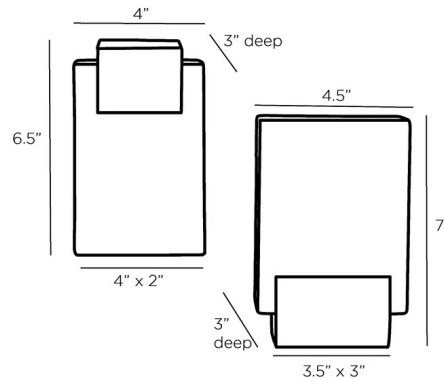

Description

The Tolliver Bookends bring an elemental geometry to your space. Crafted in Alabaster and bronzed steel, these are perfect in a variety of styles.

Shown in bronze / alabaster

Specifications

COLOR	Alabaster
BODY FINISH	Bronze
WATTAGE	N/A
DIMMER	N/A
DIMENSIONS	7.5"L x 4"W x 6.5"H x 3"D
BULB	N/A