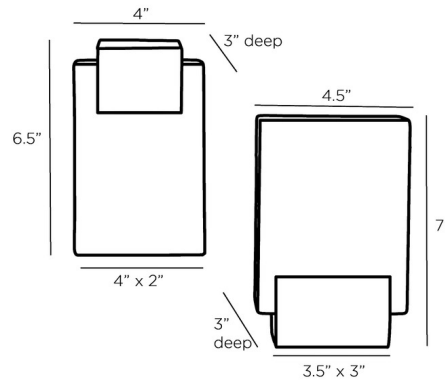

### Specifications

COLOR	Alabaster
BODY FINISH	Bronze
WATTAGE	N/A
DIMMER	N/A
DIMENSIONS	7.5"L x 4"W x 6.5"H x 3"D
BULB	N/A

CLICK TO VIEW PRODUCT

Notes: