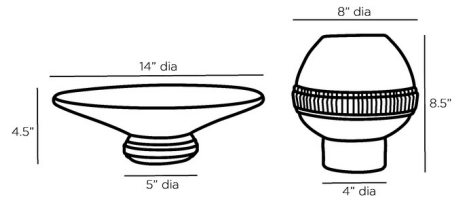

Description

The Taza Tabletops is an earthy set of a vase and open centerpiece, crafted in terracotta with a gloss finish. Perfect to showcase your treasures.

Shown in graphite / ivory

Specifications

COLOR	Ivory
BODY FINISH	Graphite
WATTAGE	N/A
DIMMER	N/A
DIMENSIONS	8.5"L x 8"W x 4.5"H
BULB	N/A