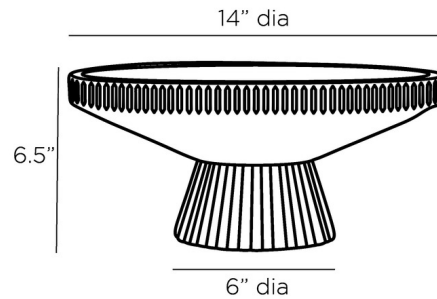

Lightology

lightology.com
866-954-4489
04-25-26

Project: _____

Company: _____

Location: _____ Fixture Type: _____

SPEC #: **AHM1221173**

Approved On: _____ Approved By: _____

Valour Centerpiece By Arteriors Home

Description

The Valour Centerpiece brings a rustic elegance to your tabletop. The edged terracotta bowl rests on a cinched, ribbed base and can be left empty or filled with whatever you desire.

Shown in white

Specifications

COLOR	N/A
BODY FINISH	White
WATTAGE	N/A
DIMMER	N/A
DIMENSIONS	14"W x 6.5"H
BULB	N/A

CLICK TO VIEW PRODUCT

Notes: