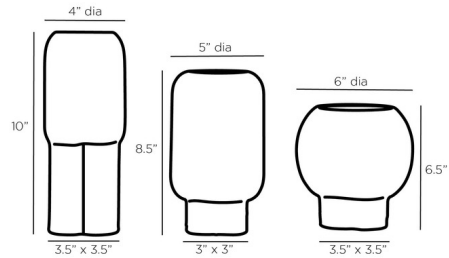

### Specifications

COLOR	N/A
BODY FINISH	N/A
WATTAGE	N/A
DIMMER	N/A
DIMENSIONS	10"L x 4"W x 6.5"H
BULB	N/A

CLICK TO VIEW PRODUCT

Notes: