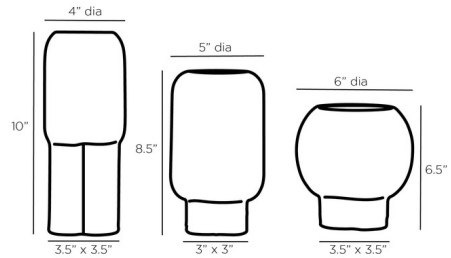

Specifications

COLOR	N/A
BODY FINISH	N/A
WATTAGE	N/A
DIMMER	N/A
DIMENSIONS	10"L x 4"W x 6.5"H
BULB	N/A

CLICK TO VIEW PRODUCT

Notes: