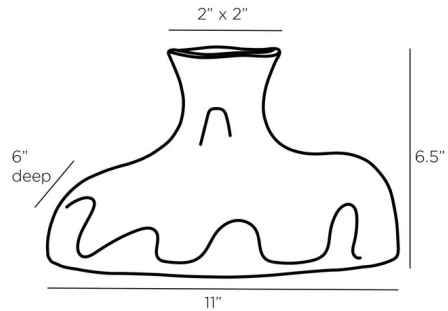

By Arteriors Home

Description

The Tilbury Vase brings a bold presence to your space. The decolletage inspired piece is water tight, and perfect alone or filled with your favorite blooms or greens

Shown in gunmetal

Specifications

COLOR	N/A
BODY FINISH	Gunmetal
WATTAGE	N/A
DIMMER	N/A
DIMENSIONS	11"W x 6.5"H x 6"D
BULB	N/A

CLICK TO VIEW PRODUCT

Notes: