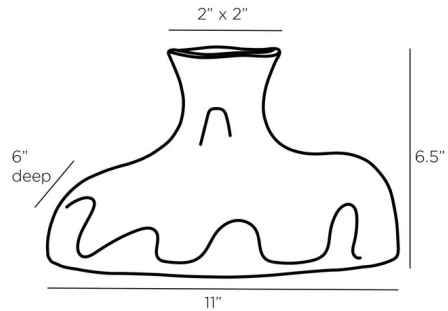

## Tilbury Vase

By Arteriors Home

### Description

The Tilbury Vase brings a bold presence to your space. The decolletage inspired piece is water tight, and perfect alone or filled with your favorite blooms or greens

Shown in gunmetal

### Specifications

COLOR	N/A
BODY FINISH	Gunmetal
WATTAGE	N/A
DIMMER	N/A
DIMENSIONS	11"W x 6.5"H x 6"D
BULB	N/A

CLICK TO VIEW PRODUCT

Notes: