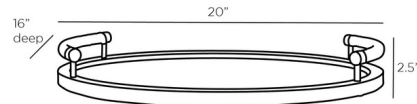

By Arteriors Home

Description

The Tallulah Tray is crafted in Brass with a rich leather lining. Tailored handles bring a tailored look to your space. This large piece is perfect for displaying your treasures.

Shown in antique brass / grey

Specifications

COLOR Grey
BODY FINISH Antique Brass
WATTAGE N/A
DIMMER N/A
DIMENSIONS 20"W x 2.5"H x 16"D
BULB N/A

CLICK TO VIEW PRODUCT

Notes: