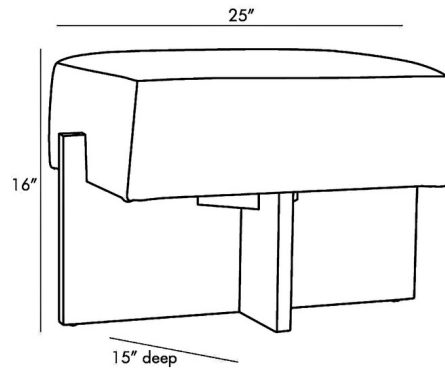

Shown in walnut / bone

Specifications

COLOR	Bone
BODY FINISH	Walnut
WATTAGE	N/A
DIMMER	N/A
DIMENSIONS	25"W x 16"H x 15"D
BULB	N/A

CLICK TO VIEW PRODUCT

Notes: