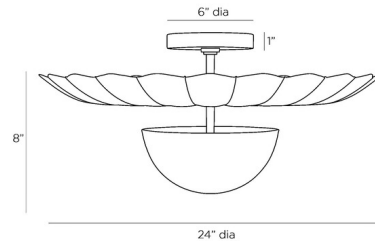

By Arteriors Home

Description

The Teresa Ceiling Light Fixture brings a decorative playful look to your space. The design of this piece, resembles a lily pad and casts warm shadows upward in your room.

Shown in antique brass

Specifications

COLOR	N/A
BODY FINISH	Antique Brass
WATTAGE	50W
DIMMER	Standard 120V
DIMENSIONS	24"W x 12"H
BULB NOT INCLUDED	2 x G16.5/Medium (E26)/25W/120V Incandescent
OTHER BULB OPTIONS	2 x G16.5/Medium (E26)/120V LED