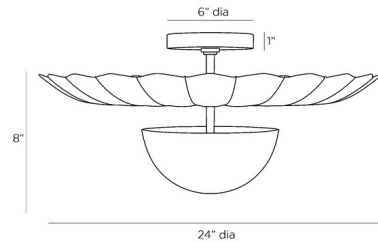

### Description

The Teresa Ceiling Light Fixture brings a decorative playful look to your space. The design of this piece, resembles a lily pad and casts warm shadows upward in your room.

Shown in antique brass

### Specifications

COLOR	N/A
BODY FINISH	Antique Brass
WATTAGE	50W
DIMMER	Standard 120V
DIMENSIONS	24"W x 12"H
BULB NOT INCLUDED	2 x G16.5/Medium (E26)/25W/120V Incandescent
OTHER BULB OPTIONS	2 x G16.5/Medium (E26)/120V LED