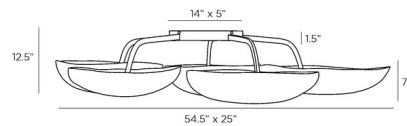

### Specifications

COLOR	N/A
BODY FINISH	Blackened Iron
WATTAGE	52W
DIMMER	Standard 120V
DIMENSIONS	54.5"W x 12.5"H x 25"D
BULB NOT INCLUDED	13 x B10/Candelabra (E12)/4W/120V LED

CLICK TO VIEW PRODUCT

Notes: