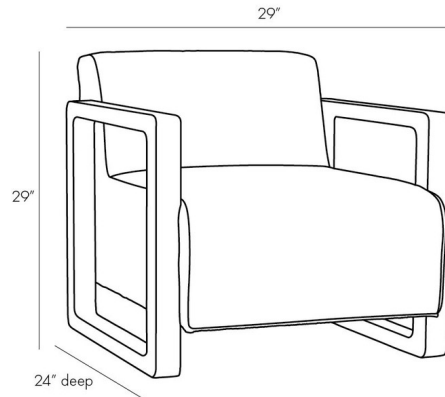

Specifications

COLOR	Fossil Tweed
BODY FINISH	N/A
WATTAGE	N/A
DIMMER	N/A
DIMENSIONS	29"W x 29"H x 24"D
BULB	N/A

CLICK TO VIEW PRODUCT

Notes: