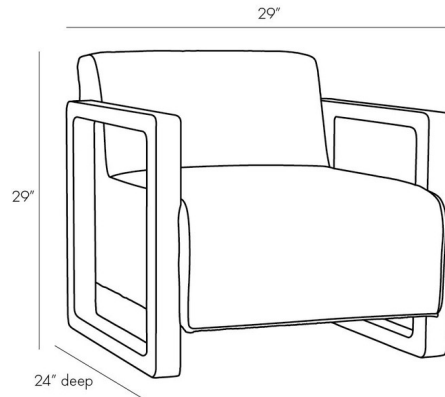

Description

The Duran Chair brings a simple elegance to your interior space. The wood frame is complemented by a strong upholstered body, perfect around a table for entertaining.

Shown in fossil tweed

Specifications

COLOR	Fossil Tweed
BODY FINISH	N/A
WATTAGE	N/A
DIMMER	N/A
DIMENSIONS	29"W x 29"H x 24"D
BULB	N/A

CLICK TO VIEW PRODUCT

Notes: