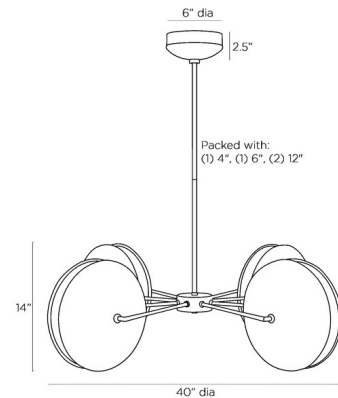

CLICK TO VIEW PRODUCT

Notes: