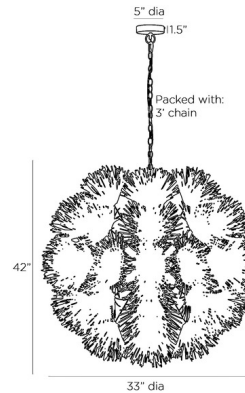

### Specifications

COLOR . . . . . Ivory  
BODY FINISH . . . . . Antique Brass  
WATTAGE . . . . . 320W  
DIMMER . . . . . Standard 120V  
DIMENSIONS . . . . . 33"W x 44"H  
BULB NOT INCLUDED . . . . . 8 x G16.5/Candelabra (E12)/40W/120V Incandescent  
OTHER BULB OPTIONS . . . . . 8 x G16.5/Candelabra (E12)/120V LED

### Technical Information

PRODUCT DIMENSIONS . . . . . Adjustable Chain Length: 36"

Shown in antique brass / ivory

CLICK TO VIEW PRODUCT

Notes: