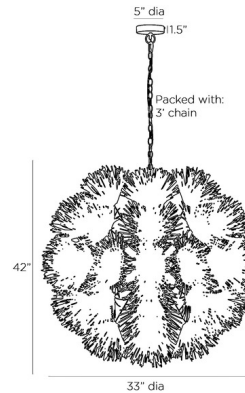

CLICK TO VIEW PRODUCT

Notes: