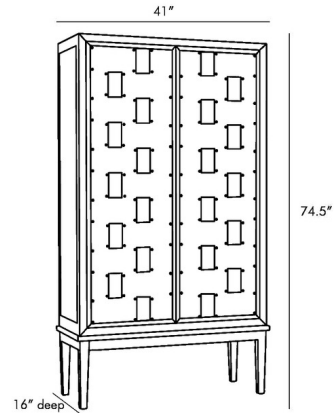

Lightology

lightology.com
866-954-4489
04-25-26

Project: _____

Company: _____

Location: _____ Fixture Type: _____

SPEC #: **AHM1221237**

Approved On: _____ Approved By: _____

Salotto Cabinet By Arteriors Home

Description

The Salotto Cabinet brings a bold look to your interior space. The vellum doors are inspired by doors in Italy to allow air to flow through. Multiple shelves inside allow storage of your treasures.

Shown in oak / ivory

Specifications

COLOR	Ivory
BODY FINISH	Oak
WATTAGE	N/A
DIMMER	N/A
DIMENSIONS	41"W x 74.5"H x 16"D
BULB	N/A

CLICK TO VIEW PRODUCT

Notes: