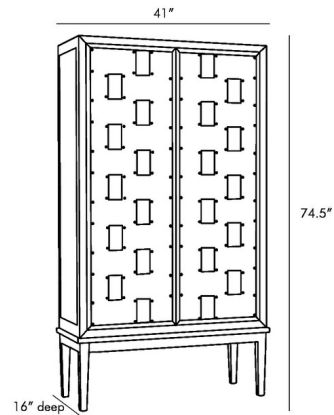

Lightology

lightology.com
866-954-4489
07-07-26

Project: _____

Company: _____

Location: _____ Fixture Type: _____

SPEC #: **AHM1221237**

Approved On: _____ Approved By: _____

Salotto Cabinet By Arteriors Home

Description

The Salotto Cabinet brings a bold look to your interior space. The vellum doors are inspired by doors in Italy to allow air to flow through. Multiple shelves inside allow storage of your treasures.

Shown in oak / ivory

Specifications

COLOR	Ivory
BODY FINISH	Oak
WATTAGE	N/A
DIMMER	N/A
DIMENSIONS	41"W x 74.5"H x 16"D
BULB	N/A

CLICK TO VIEW PRODUCT

Notes: