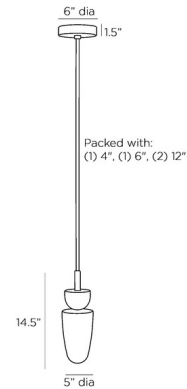

CLICK TO VIEW PRODUCT

Notes: