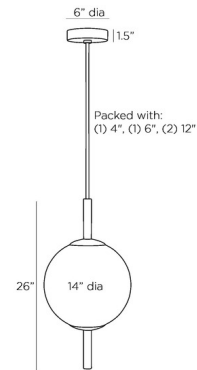

CLICK TO VIEW PRODUCT

Notes: