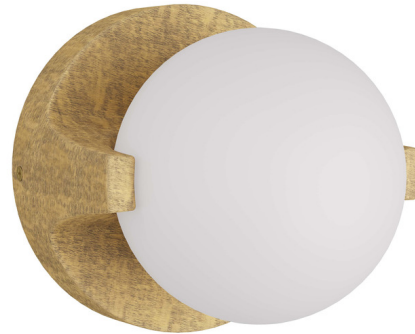

Lightology

lightology.com
866-954-4489
07-09-26

Project: _____

Company: _____

Location: _____ Fixture Type: _____

SPEC #: **AHM1221260**

Approved On: _____ Approved By: _____

Thurlow Wall Sconce

By Arteriors Home

Description

The Thurlow Wall Sconce brings a beautiful jeweled look to your interior space. The smooth frame and clean glass globe is inspired by a pearl ring, perfectly casting a warm glow of light in your room.

Shown in antique brass / opal

Specifications

COLOR	Opal
BODY FINISH	Antique Brass
WATTAGE	60W
DIMMER	Standard 120V
DIMENSIONS	9"W x 9"H x 9"D
BULB NOT INCLUDED	1 x A19/Medium (E26)/60W/120V Incandescent
OTHER BULB OPTIONS	1 x A19/Medium (E26)/120V LED