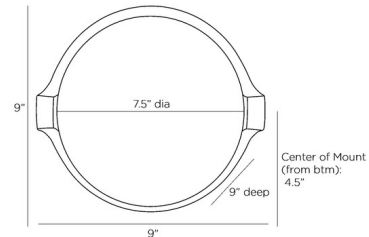

Shown in antique brass / opal

Specifications

COLOR	Opal
BODY FINISH	Antique Brass
WATTAGE	60W
DIMMER	Standard 120V
DIMENSIONS	9"W x 9"H x 9"D
BULB NOT INCLUDED	1 x A19/Medium (E26)/60W/120V Incandescent
OTHER BULB OPTIONS	1 x A19/Medium (E26)/120V LED