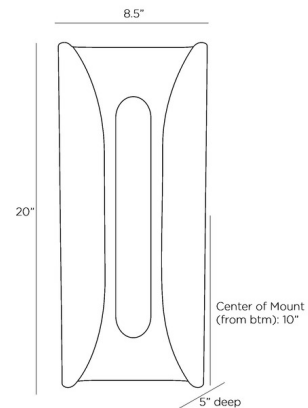

### Description

The Winward Wall Sconce brings a sculptural beauty to your interior space. The resin shade, hugs the smooth tubular light source, that casts warm light above and below your room.

Shown in bronze / ivory

### Specifications

COLOR	Ivory
BODY FINISH	Bronze
WATTAGE	12W
DIMMER	Not Dimmable
DIMENSIONS	8.5"W x 20"H x 5"D
INTEGRATED LED MODULE	1 x LED/12W/120V LED