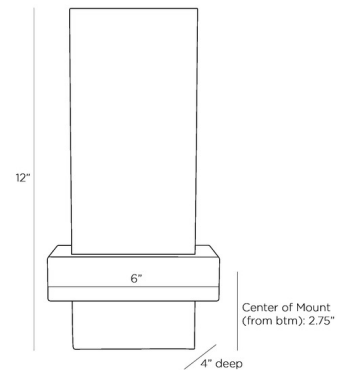

### Description

The Wembley Wall Sconce brings a clean beauty to your interior space. The gorgeous Alabaster panel mounts directly on the smooth frame and casts warm shadows across your room.

Shown in antique brass / white

### Specifications

COLOR . . . . . White  
BODY FINISH . . . . . Antique Brass  
WATTAGE . . . . . 2W  
DIMMER . . . . . 0-10V  
DIMENSIONS . . . . . 6"W x 12"H x 4"D  
INTEGRATED LED MODULE . . . . . 1 x LED/2W/120V LED