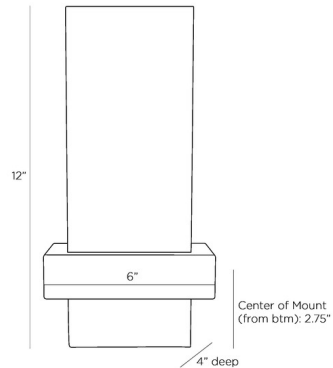

### Description

The Wembley Wall Sconce brings a clean beauty to your interior space. The gorgeous Alabaster panel mounts directly on the smooth frame and casts warm shadows across your room.

Shown in antique brass / white

### Specifications

COLOR	White
BODY FINISH	Antique Brass
WATTAGE	2W
DIMMER	0-10V
DIMENSIONS	6"W x 12"H x 4"D
INTEGRATED LED MODULE	1 x LED/2W/120V LED