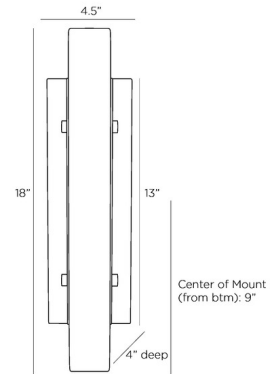

Shown in antique brass / white

Specifications

COLOR	White
BODY FINISH	Antique Brass
WATTAGE	6W
DIMMER	Low Voltage Electronic
DIMENSIONS	4.5"W x 18"H x 4"D
INTEGRATED LED MODULE	1 x LED/6W/120V LED

Technical Information