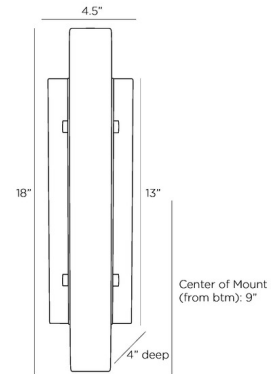

Shown in antique brass / white

Specifications

COLOR	White
BODY FINISH	Antique Brass
WATTAGE	6W
DIMMER	Low Voltage Electronic
DIMENSIONS	4.5"W x 18"H x 4"D
INTEGRATED LED MODULE	1 x LED/6W/120V LED

Technical Information