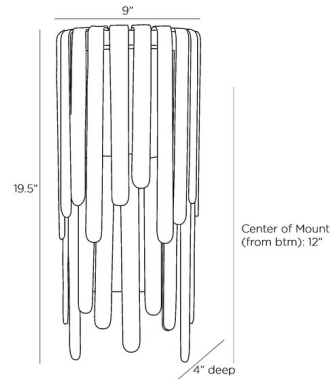

Description

The Raine Wall Sconce is inspired by the popular 1960's vintage Murano Glass lights. Half round layers of glass, in staggering sizes, seem to fold over the tiered frame, casting warm shadows across your room.

Shown in antique brass / blue smoke luster

Specifications

COLOR	Blue Smoke Luster
BODY FINISH	Antique Brass
WATTAGE	16W
DIMMER	Standard 120V
DIMENSIONS	9"W x 19.5"H x 4"D
BULB NOT INCLUDED	2 x B10/Candelabra (E12)/8W/120V LED