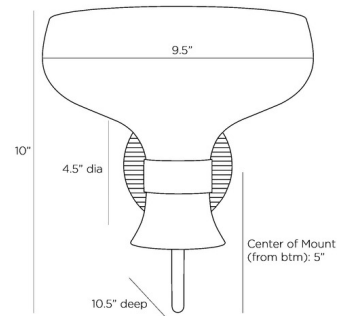

By Arteriors Home

Description

The Westcliff Wall Sconce brings a clean, midcentury modern elegance to your space. The smooth tulip shaped iron shade, is cinched with a band, and casts warm shadows upward in your room. NOTE: This is a discontinued floor model and limited to quantity on hand.

Shown in english bronze / white

Specifications

COLOR	White
BODY FINISH	English Bronze
WATTAGE	9W
DIMMER	Standard 120V
DIMENSIONS	9.5"W x 10"H x 10.5"D
BULB NOT INCLUDED	1 x A19/Medium (E26)/9W/120V LED

CLICK TO VIEW PRODUCT