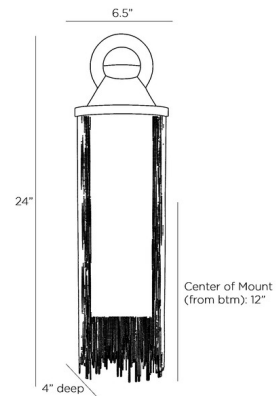

### Specifications

COLOR	N/A
BODY FINISH	Vintage Brass
WATTAGE	50W
DIMMER	Standard 120V
DIMENSIONS	6.5"W x 24"H x 4"D
BULB NOT INCLUDED	2 x B10/Candelabra (E12)/25W/120V Incandescent
OTHER BULB OPTIONS	2 x B10/Candelabra (E12)/120V LED