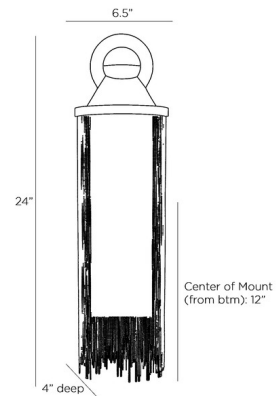

By Arteriors Home

Description

The Vanko Wall Sconce brings a mesoamerican art inspired look to your space. This art deco piece is made of brass, with fringe created in antiqued brass iron. The tassel will cast warm shadows across your room.

Shown in vintage brass

Specifications

COLOR	N/A
BODY FINISH	Vintage Brass
WATTAGE	50W
DIMMER	Standard 120V
DIMENSIONS	6.5"W x 24"H x 4"D
BULB NOT INCLUDED	2 x B10/Candelabra (E12)/25W/120V Incandescent
OTHER BULB OPTIONS	2 x B10/Candelabra (E12)/120V LED