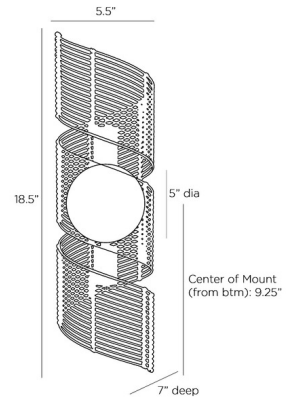

### Specifications

|                    |   |
|--------------------|---|
| COLOR              | N/A   |
| BODY FINISH        | Dark Gray                                     |
| WATTAGE            | 80W   |
| DIMMER             | Standard 120V                                 |
| DIMENSIONS         | 5.5"W x 18.5"H x 7"D                          |
| BULB NOT INCLUDED  | 2 x T6/Candelabra (E12)/40W/120V Incandescent |
| OTHER BULB OPTIONS | 2 x T6/Candelabra (E12)/120V LED              |