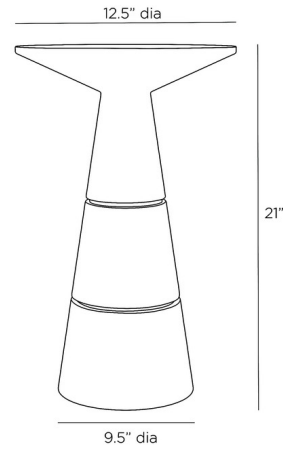

By Arteriors Home

Description

The Verwall Accent Table will ground any seating arrangement. The solid glass stone piece is tapered and detailed with inlays of finished steel and a round top.

Shown in charcoal

Specifications

COLOR	N/A
BODY FINISH	Charcoal
WATTAGE	N/A
DIMMER	N/A
DIMENSIONS	12.5\"W x 21\"H
BULB	N/A

CLICK TO VIEW PRODUCT

Notes: