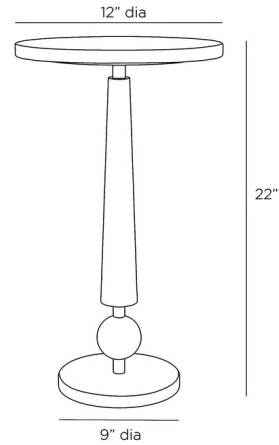

By Arteriors Home

Description

The Valari Accent Table is a composition of contrasting materials. The tapered leather posts rests on an iron plate and holds a marble top.

Shown in ivory / black marble

Specifications

COLOR	Black Marble
BODY FINISH	Ivory
WATTAGE	N/A
DIMMER	N/A
DIMENSIONS	12"W x 22"H
BULB	N/A

CLICK TO VIEW PRODUCT

Notes: