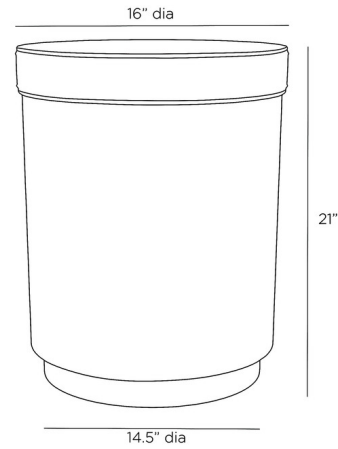

### Specifications

COLOR	N/A
BODY FINISH	Moss
WATTAGE	N/A
DIMMER	N/A
DIMENSIONS	16"W x 21"H
BULB	N/A

CLICK TO VIEW PRODUCT

Notes: