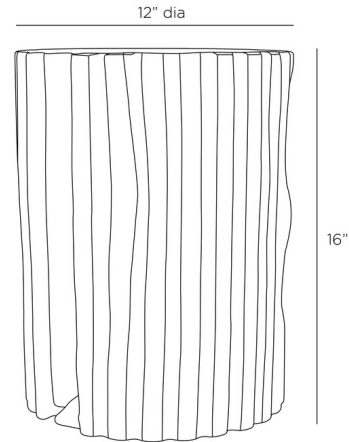

### Specifications

COLOR	N/A
BODY FINISH	Ebony
WATTAGE	N/A
DIMMER	N/A
DIMENSIONS	12"W x 16"H
BULB	N/A

CLICK TO VIEW PRODUCT

Notes: