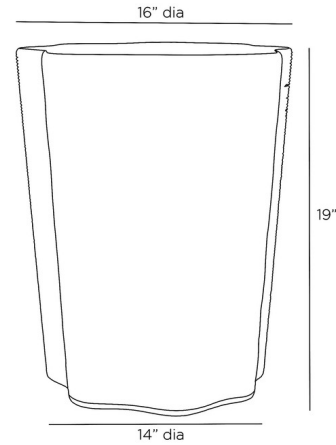

Shown in natural

Specifications

COLOR	N/A
BODY FINISH	Natural
WATTAGE	N/A
DIMMER	N/A
DIMENSIONS	16"W x 19"H
BULB	N/A

CLICK TO VIEW PRODUCT

Notes: