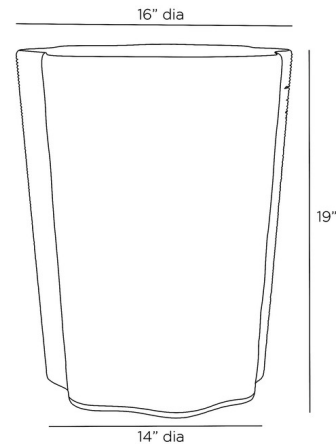

Specifications

COLOR	N/A
BODY FINISH	Natural
WATTAGE	N/A
DIMMER	N/A
DIMENSIONS	16"W x 19"H
BULB	N/A

CLICK TO VIEW PRODUCT

Notes: