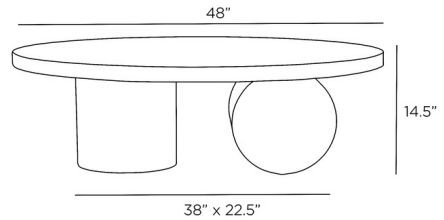

Shown in ebony / white

Specifications

COLOR	White
BODY FINISH	Ebony
WATTAGE	N/A
DIMMER	N/A
DIMENSIONS	48"W x 14.5"H
BULB	N/A

CLICK TO VIEW PRODUCT

Notes: