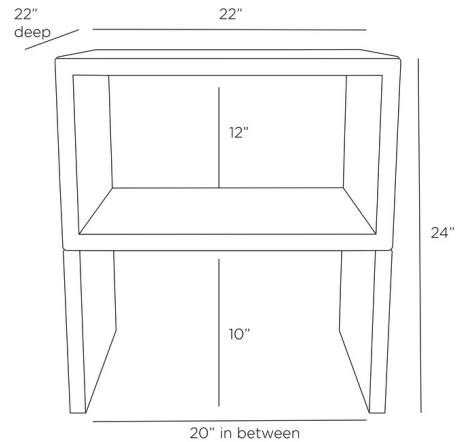

Lightology

lightology.com
866-954-4489
05-24-26

Project: _____

Company: _____

Location: _____ Fixture Type: _____

SPEC #: **AHM1221308**

Approved On: _____ Approved By: _____

Talcon End Table

By Arteriors Home

Description

The Talcon End Table adds a clean functionality to your interior space. The classic waterfall silhouette will fit gracefully into any space.

Specifications

COLOR	N/A
BODY FINISH	N/A
WATTAGE	N/A
DIMMER	N/A
DIMENSIONS	22"W x 24"H x 22"D
BULB	N/A