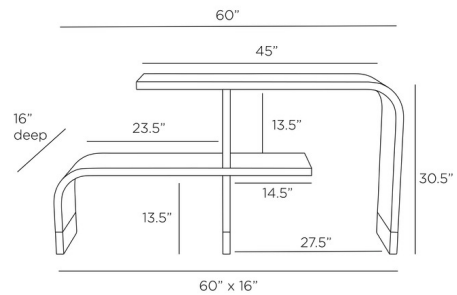

By Arteriors Home

Description

The Wyngate Etagere Shelf is inspired by art deco shapes, with dramatic curves and shelves to display your treasures.

Shown in black / antique brass

Specifications

COLOR	Antique Brass
BODY FINISH	Black
WATTAGE	N/A
DIMMER	N/A
DIMENSIONS	60"W x 30.5"H x 16"D
BULB	N/A