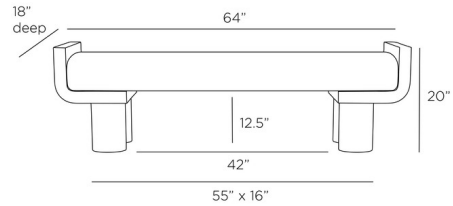

By Arteriors Home

Description

The Wesley Bench brings a clean minimalism to your space. The curved wood frame holds the upholstered cushion, perfect at the end of the bed or wherever you need additional seating.

Specifications

COLOR	N/A
BODY FINISH	N/A
WATTAGE	N/A
DIMMER	N/A
DIMENSIONS	64"W x 20"H x 18"D
BULB	N/A

CLICK TO VIEW PRODUCT

Notes: