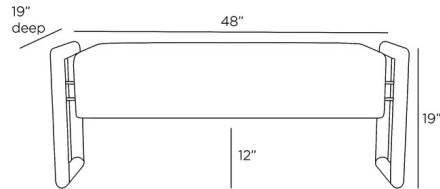

Description

The Willcox Bench brings a clean masculine look to your interior space. The smooth iron body holds a floating leather seat. Perfect in a hallway or any place you want extra seating.

Shown in black bronze / graphite leather

Specifications

COLOR	Graphite Leather
BODY FINISH	Black Bronze
WATTAGE	N/A
DIMMER	N/A
DIMENSIONS	48"W x 19"H x 19"D
BULB	N/A

CLICK TO VIEW PRODUCT

Notes: