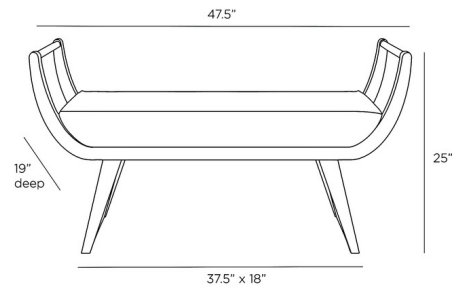

### Description

The Winston Bench brings a midcentury modern look to your interior space. The curved wood body holds a velvet covered seat. Perfect in a hallway or any place you want extra seating.

Shown in dark wood / harvest

### Specifications

COLOR	Harvest
BODY FINISH	Dark Wood
WATTAGE	N/A
DIMMER	N/A
DIMENSIONS	47.5"W x 25"H x 19"D
BULB	N/A

CLICK TO VIEW PRODUCT

Notes: