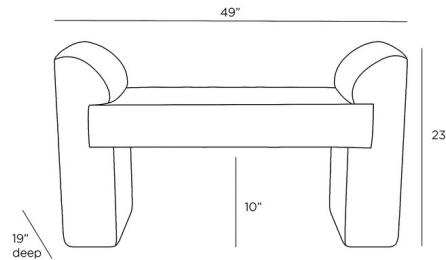

By Arteriors Home

Description

The Windemere Bench brings a contemporary glam to your interior space. The elemental shape and tapered arms is fully upholstered. Perfect in a hallway or any place you want extra seating.

Shown in cream

Specifications

COLOR	Cream
BODY FINISH	N/A
WATTAGE	N/A
DIMMER	N/A
DIMENSIONS	49"W x 23"H x 19"D
BULB	N/A

CLICK TO VIEW PRODUCT

Notes: