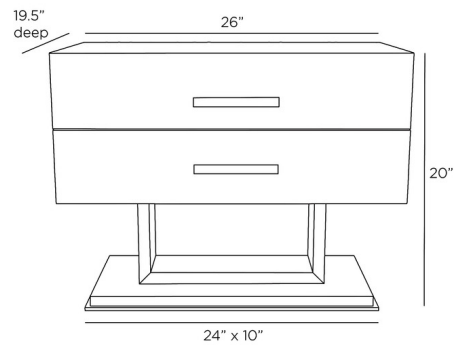

### Description

The Tatro Side Table is an architectural inspired design, perfect in your space. The open framework makes the two drawer in ivory leather, seem to float in your room.

Shown in ebony / ivory

### Specifications

COLOR	Ivory
BODY FINISH	Ebony
WATTAGE	N/A
DIMMER	N/A
DIMENSIONS	26"W x 20"H x 19.5"D
BULB	N/A

CLICK TO VIEW PRODUCT

Notes: