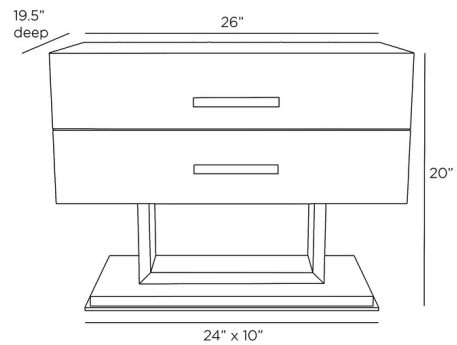

By Arteriors Home

Description

The Tatro Side Table is an architectural inspired design, perfect in your space. The open framework makes the two drawer in ivory leather, seem to float in your room.

Shown in ebony / ivory

Specifications

| | |
|-------------|----------------------|
| COLOR | Ivory |
| BODY FINISH | Ebony |
| WATTAGE | N/A |
| DIMMER | N/A |
| DIMENSIONS | 26"W x 20"H x 19.5"D |
| BULB | N/A |

CLICK TO VIEW PRODUCT