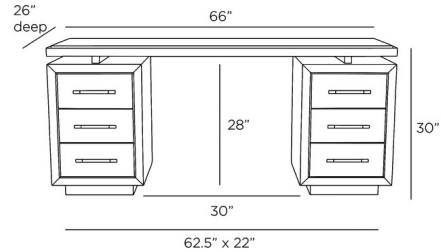

### Specifications

COLOR	Graphite Leather
BODY FINISH	Ebony
WATTAGE	N/A
DIMMER	N/A
DIMENSIONS	66"W x 30"H x 26"D
BULB	N/A

CLICK TO VIEW PRODUCT

Notes: