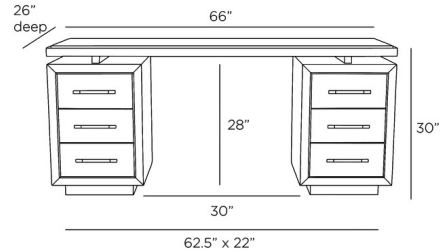

Shown in ebony / graphite leather

Specifications

COLOR	Graphite Leather
BODY FINISH	Ebony
WATTAGE	N/A
DIMMER	N/A
DIMENSIONS	66"W x 30"H x 26"D
BULB	N/A

CLICK TO VIEW PRODUCT

Notes: