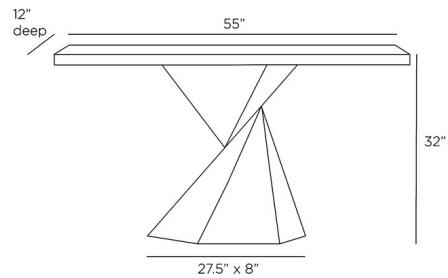

By Arteriors Home

Description

The Valder Console Table brings a sleek, modern look to your space. Inspired by the folds of origami, the twisted blackened bronze iron pedestal is topped by an oak top.

Shown in black bronze / oak

Specifications

COLOR Oak
BODY FINISH Black Bronze
WATTAGE N/A
DIMMER N/A
DIMENSIONS 55"W x 32"H x 12"D
BULB N/A

CLICK TO VIEW PRODUCT

Notes: