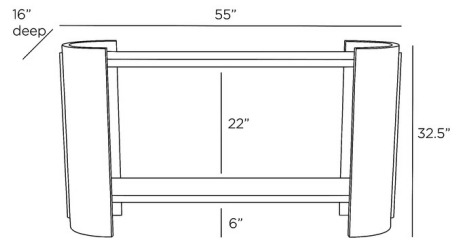

By Arteriors Home

Description

The Warley Console Table brings a clean midcentury modern vibe to your space. The leather wrapped, curved legs, hold two smoked oak shelves. This capsule shaped piece is perfect for a variety of uses.

Shown in russet / oak

Specifications

COLOR	Oak
BODY FINISH	Russet
WATTAGE	N/A
DIMMER	N/A
DIMENSIONS	55"W x 32.5"H x 16"D
BULB	N/A

CLICK TO VIEW PRODUCT

Notes: