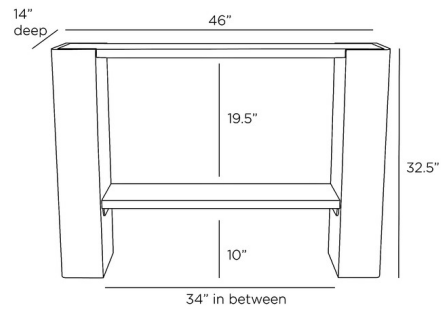

### Specifications

|             |                      |
|-------------|----------------------|
| COLOR       | Grey                 |
| BODY FINISH | Umber                |
| WATTAGE     | N/A                  |
| DIMMER      | N/A                  |
| DIMENSIONS  | 46"W x 32.5"H x 14"D |
| BULB        | N/A                  |