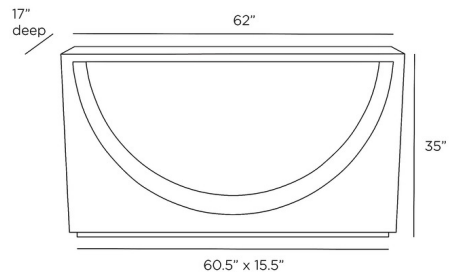

By Arteriors Home

Description

The Tatton Console Table pays with positive and negative space. The inverted arch features a brass inlay that follows the curve. the smooth top is perfect for a vase, or lamp.

Shown in umber

Specifications

COLOR	N/A
BODY FINISH	Umber
WATTAGE	N/A
DIMMER	N/A
DIMENSIONS	62"W x 35"H x 17"D
BULB	N/A

CLICK TO VIEW PRODUCT

Notes: