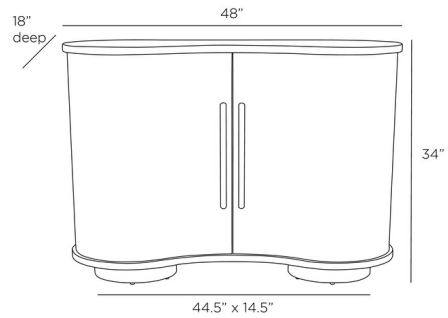

Description

The Tilton Cabinet brings a sinuous look to your space. The smoked oak veneer body resembles a roll front desk. Long Vintage Brass handles open the doors with adjustable wood shelves.

Shown in brass / smoke

Specifications

COLOR	Smoke
BODY FINISH	Brass
WATTAGE	N/A
DIMMER	N/A
DIMENSIONS	48"W x 34"H x 18"D
BULB	N/A

CLICK TO VIEW PRODUCT

Notes: