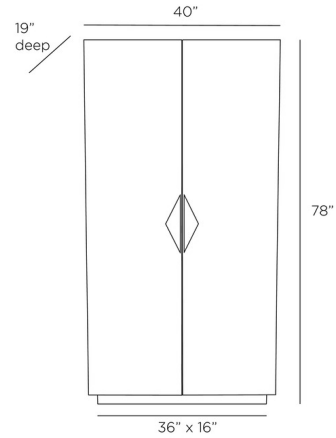

Shown in antique brass / smoke

Specifications

COLOR	Smoke
BODY FINISH	Antique Brass
WATTAGE	N/A
DIMMER	N/A
DIMENSIONS	40"W x 78"H x 19"D
BULB	N/A

CLICK TO VIEW PRODUCT

Notes: