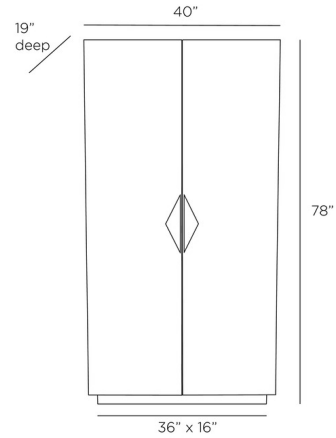

Description

The Tidwell Cabinet brings a graphic elegance to your space. The large piece has decorative accents on the two doors and adjustable shelving to hold whatever you need.

Shown in antique brass / smoke

Specifications

COLOR	Smoke
BODY FINISH	Antique Brass
WATTAGE	N/A
DIMMER	N/A
DIMENSIONS	40"W x 78"H x 19"D
BULB	N/A

CLICK TO VIEW PRODUCT

Notes: