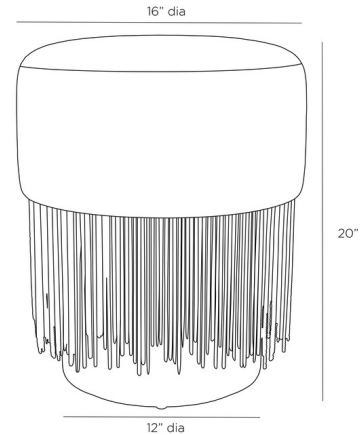

Description

The Twyla Ottoman adds a playful touch of nostalgia to your space. Upholstered in Chenille with brass chains in a flapper style fringe. Perfect at the end of your chair or as extra seating.

Specifications

COLOR	N/A
BODY FINISH	N/A
WATTAGE	N/A
DIMMER	N/A
DIMENSIONS	16"W x 20"H
BULB	N/A

CLICK TO VIEW PRODUCT

Notes: