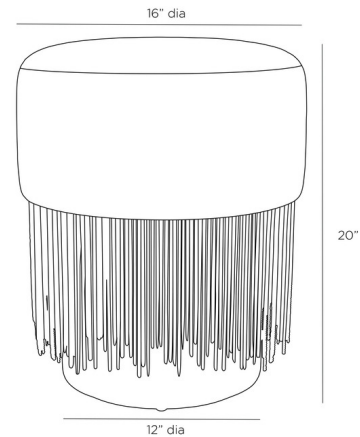

Description

The Twyla Ottoman adds a playful touch of nostalgia to your space. Upholstered in Chenille with brass chains in a flapper style fringe. Perfect at the end of your chair or as extra seating.

Specifications

COLOR	N/A
BODY FINISH	N/A
WATTAGE	N/A
DIMMER	N/A
DIMENSIONS	16"W x 20"H
BULB	N/A

CLICK TO VIEW PRODUCT

Notes: