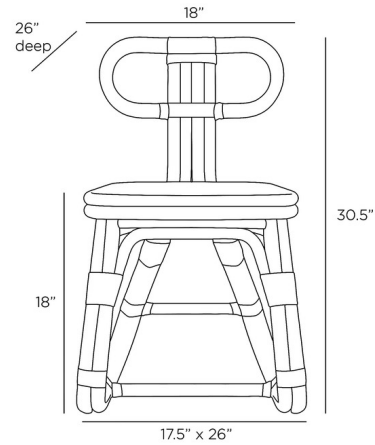

Specifications

COLOR	Black
BODY FINISH	Rattan
WATTAGE	N/A
DIMMER	N/A
DIMENSIONS	18"W x 30.5"H x 26"D
BULB	N/A

CLICK TO VIEW PRODUCT

Notes: