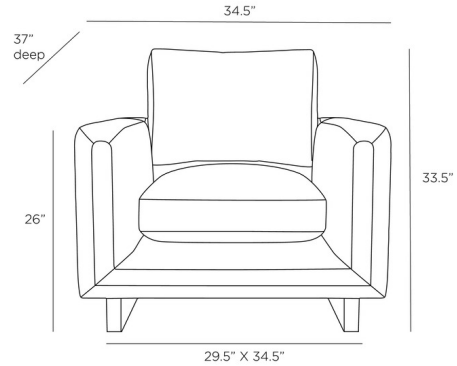

## Lovell Chair

By Arteriors Home

### Description

The Lovell Chair brings a modern and timeless look to your space. The slim silhouette features wrap around arms and high back cushions. The upholstered body rests on exposed wooden sled legs.

### Specifications

COLOR	Forest
BODY FINISH	Dark Walnut
WATTAGE	N/A
DIMMER	N/A
DIMENSIONS	34.5"W x 33.5"H x 37"D
BULB	N/A

CLICK TO VIEW PRODUCT

Notes: