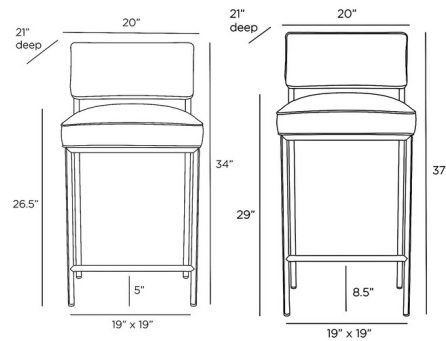

### Description

The Topanga Counter/Bar Stool brings a clean masculine look to your interior space. The leather upholstered body rests on a leather wrapped frame.

Shown in graphite / graphite leather

### Specifications

COLOR	Graphite Leather
BODY FINISH	Graphite
WATTAGE	N/A
DIMMER	N/A
DIMENSIONS	19"W x 34"H x 19"D
BULB	N/A

CLICK TO VIEW PRODUCT

Notes: