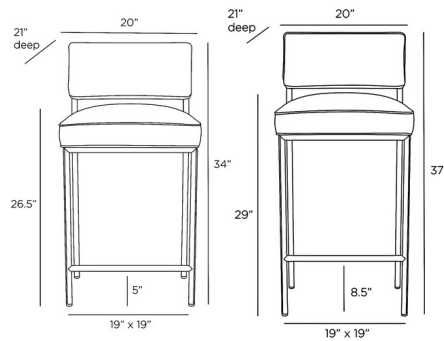

By Arteriors Home

Description

The Topanga Counter/Bar Stool brings a clean masculine look to your interior space. The leather upholstered body rests on a leather wrapped frame.

Shown in graphite / graphite leather

Specifications

COLOR	Graphite Leather
BODY FINISH	Graphite
WATTAGE	N/A
DIMMER	N/A
DIMENSIONS	19"W x 34"H x 19"D
BULB	N/A

CLICK TO VIEW PRODUCT

Notes: