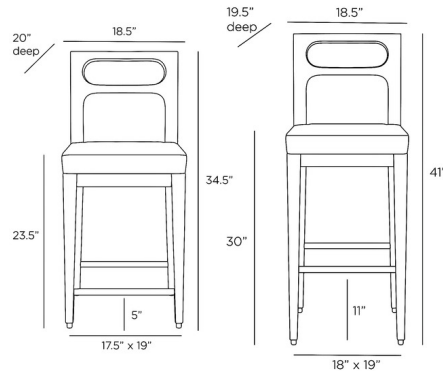

Shown in ebony / natural

Specifications

COLOR	Natural
BODY FINISH	Ebony
WATTAGE	N/A
DIMMER	N/A
DIMENSIONS	18.5"W x 34.5"H x 20"D
BULB	N/A

CLICK TO VIEW PRODUCT

Notes: