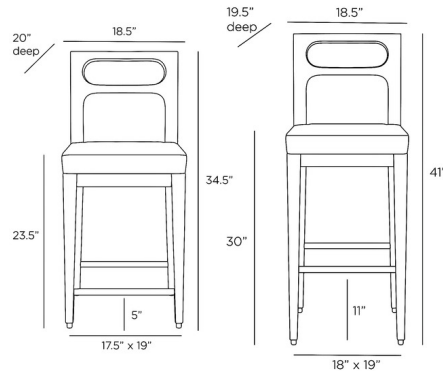

Shown in ebony / natural

Specifications

| | |
|-------------|------------------------|
| COLOR | Natural |
| BODY FINISH | Ebony |
| WATTAGE | N/A |
| DIMMER | N/A |
| DIMENSIONS | 18.5"W x 34.5"H x 20"D |
| BULB | N/A |