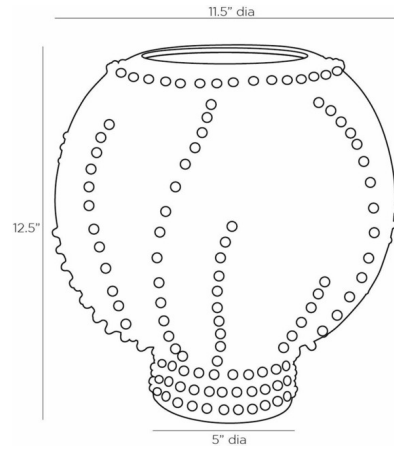

By Arteriors Home

Description

The Spitzzy Large Vase is dotted with soft hand applied beads for an awe inspiring look in your room. Fill with your favorite foliage or flowers.

Specifications

COLOR	N/A
BODY FINISH	Ivory Crackle
WATTAGE	N/A
DIMMER	N/A
DIMENSIONS	11.5"W x 12.5"H
BULB	N/A

Shown in ivory crackle

CLICK TO VIEW PRODUCT

Notes: