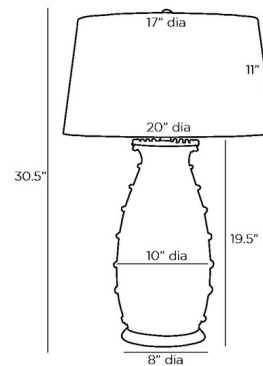

### Description

The Spitzzy Table Lamp adds a clean elegance to your interior space. The ceramic body features hand applied beaded bumps and is topped with a tapered microfiber shade, casting warm shadows across your room. Three way switch is located at the lamp socket.

### Specifications

COLOR . . . . . Ivory  
BODY FINISH . . . . . Brushed Brass  
WATTAGE . . . . . 150W  
DIMMER . . . . . Included  
DIMENSIONS . . . . . 20"W x 30.5"H  
BULB NOT INCLUDED . . . . . 1 x A19 3-Way/Medium (E26)/150W/120V Incandescent  
OTHER BULB OPTIONS . . . . . 1 x A19 3-Way/Medium (E26)/120V LED

### Technical Information

PRODUCT DIMENSIONS . . . . . Cord: 96"

CLICK TO VIEW PRODUCT

Notes: